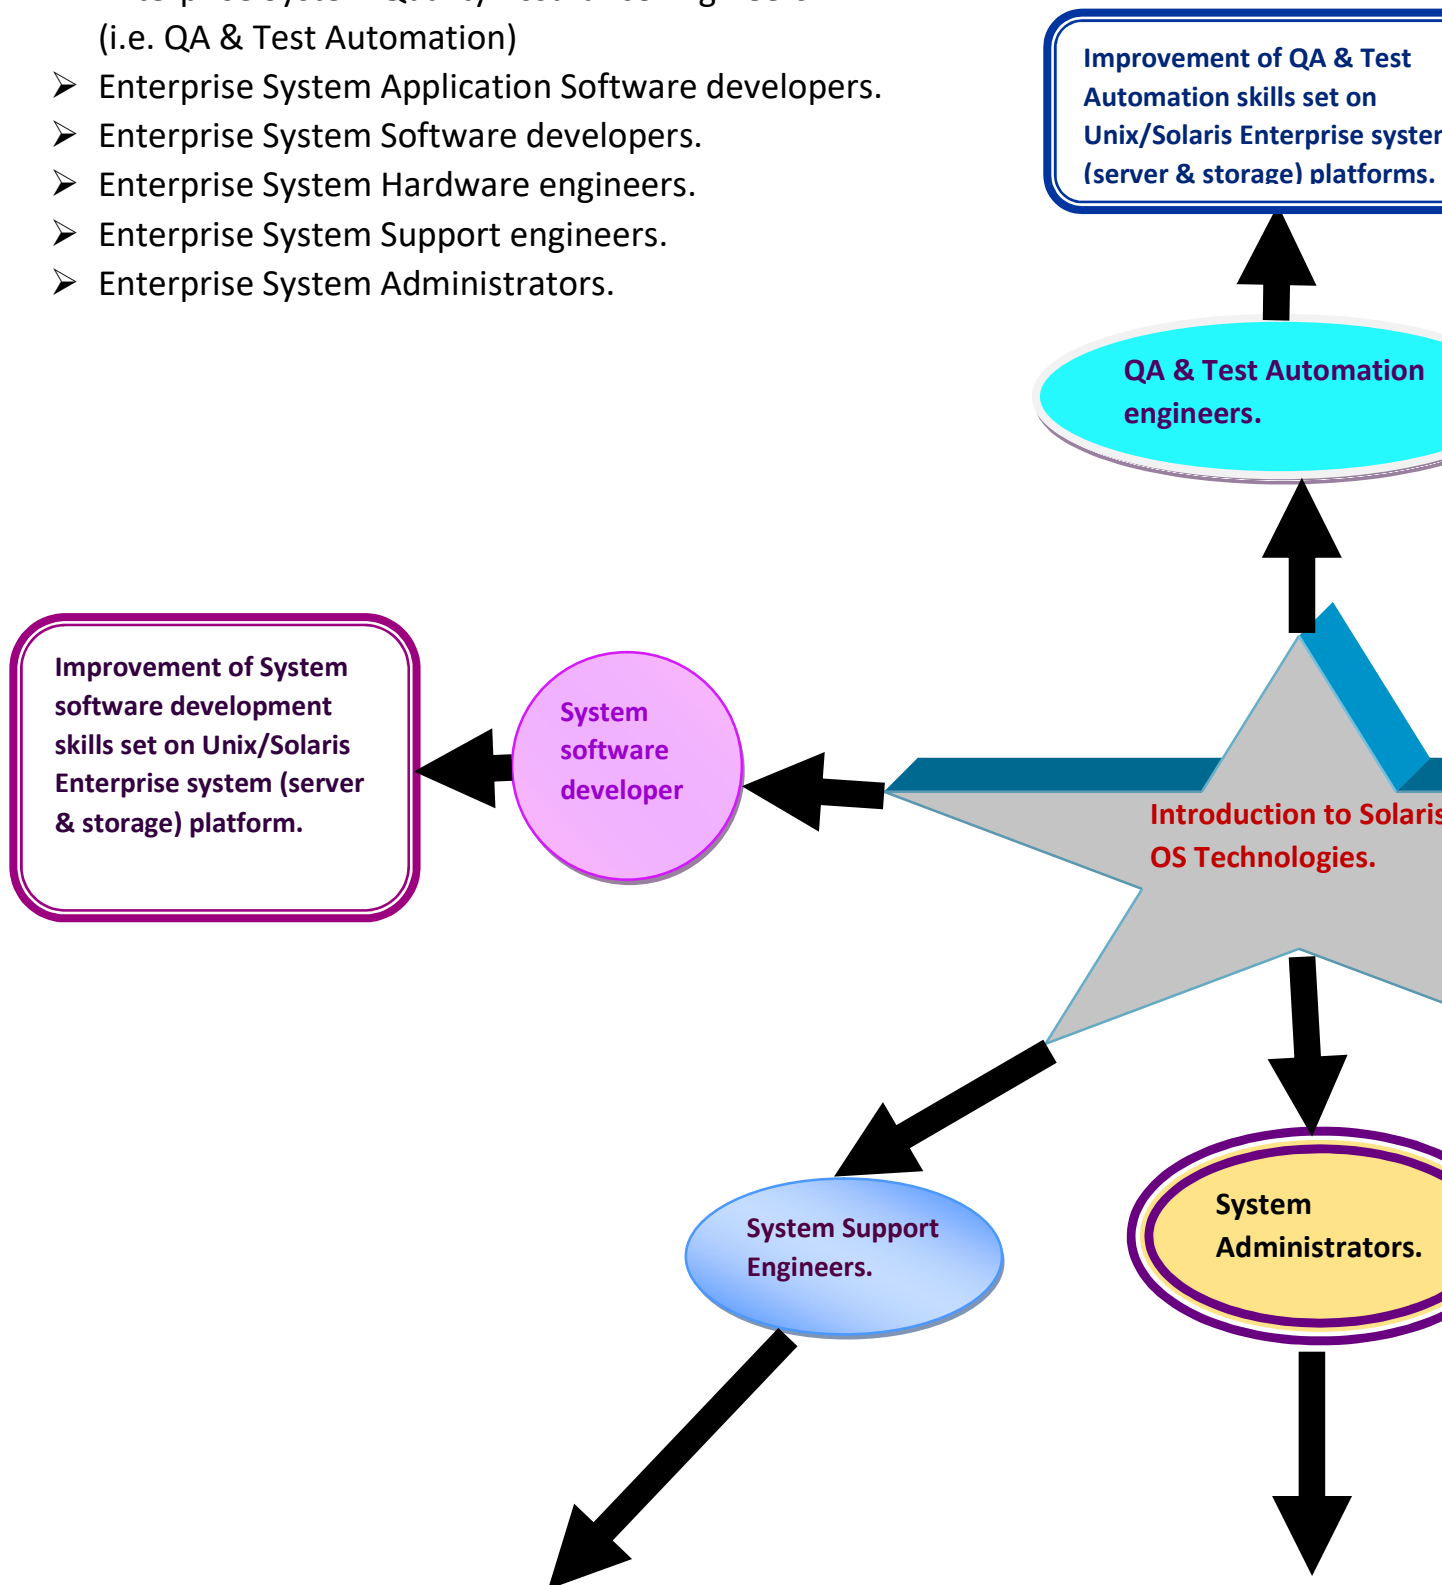

Introduction to the Solaris 10 & 11/Cloud OS Technologies (Professional Edition)

- Target Audience for this professional training course

- Enterprise System Quality Assurance Engineers
(i.e. QA & Test Automation)
- Enterprise System Application Software developers.
- Enterprise System Software developers.
- Enterprise System Hardware engineers.
- Enterprise System Support engineers.
- Enterprise System Administrators.

**Improvement of Customer Escalation
Analysis skills set on Unix/Solaris
Enterprise system (server & storage)
platform including system & application
error detection, fault diagnosis & fast-
patch bug fixes.**

**Improvement of System
administration skills set on
Unix/Solaris Enterprise syst
(server & storage) platform
system error detection & fa
diagnosis.**